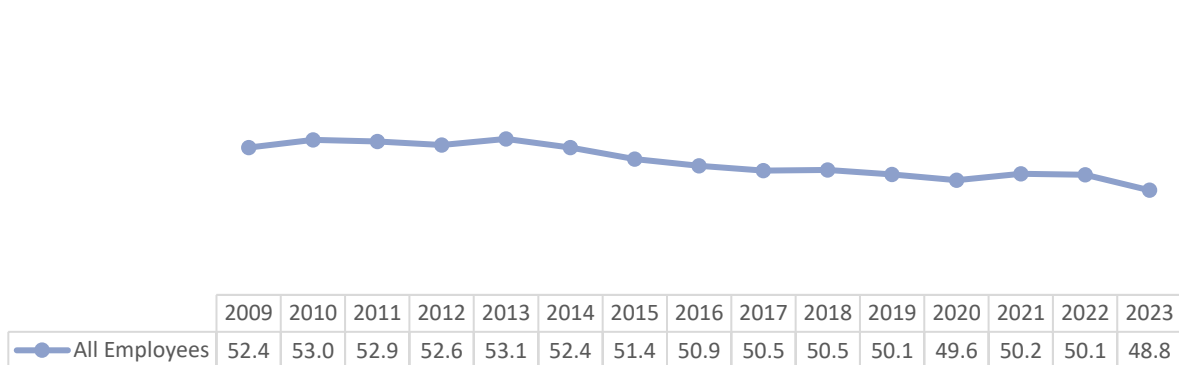

VC Student and Employee Demographics

IE compiled demographic data for VC students and employees between 2009 and 2023. Employee data was obtained from the CCCCO Data on Demand system, and represents a snapshot taken on September 30 of each year. This data excludes provisional employees, employees on leave/sabbatical, and any employee with an assignment that began after September 30.

VC Student Demographics

VC Employee Demographics

All Employees

All Employees

All Employees - Average Age

Faculty Demographics

Faculty

Faculty

Faculty - Average Age

Full-Time Instructional Faculty Demographics

Full-Time Instructional Faculty

Full-Time Instructional Faculty

Full-Time Instructional Faculty - Average Age

Part-Time Instructional Faculty Demographics