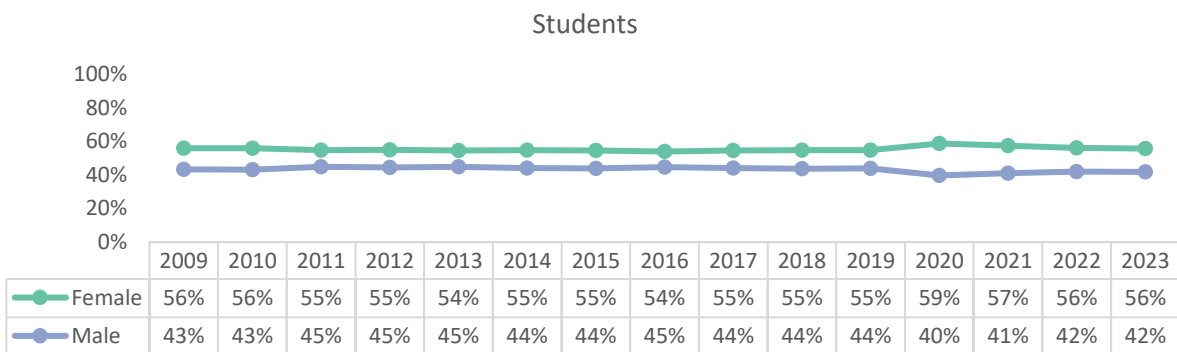

VC Student and Employee Demographics

IE compiled demographic data for VC students and employees between 2009 and 2023. Employee data was obtained from the CCCCO Data on Demand system, and represents a snapshot taken on September 30 of each year. This data excludes provisional employees, employees on leave/sabbatical, and any employee with an assignment that began after September 30.

VC Student Demographics

VC Employee Demographics

All Employees

All Employees

All Employees - Average Age

Faculty Demographics

Faculty

Faculty