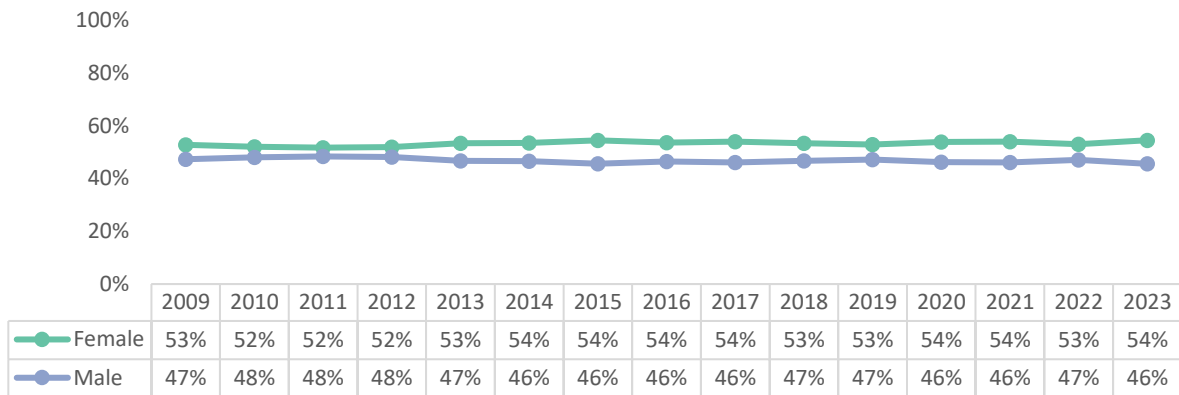

VC Student and Employee Demographics

IE compiled demographic data for VC students and employees between 2009 and 2023. Employee data was obtained from the CCCCO Data on Demand system, and represents a snapshot taken on September 30 of each year. This data excludes provisional employees, employees on leave/sabbatical, and any employee with an assignment that began after September 30.

VC Student Demographics

VC Employee Demographics

All Employees

All Employees

All Employees - Average Age

Faculty Demographics

Faculty

Faculty

Faculty - Average Age

Full-Time Instructional Faculty Demographics

Full-Time Instructional Faculty

Full-Time Instructional Faculty

Full-Time Instructional Faculty - Average Age

Part-Time Instructional Faculty Demographics