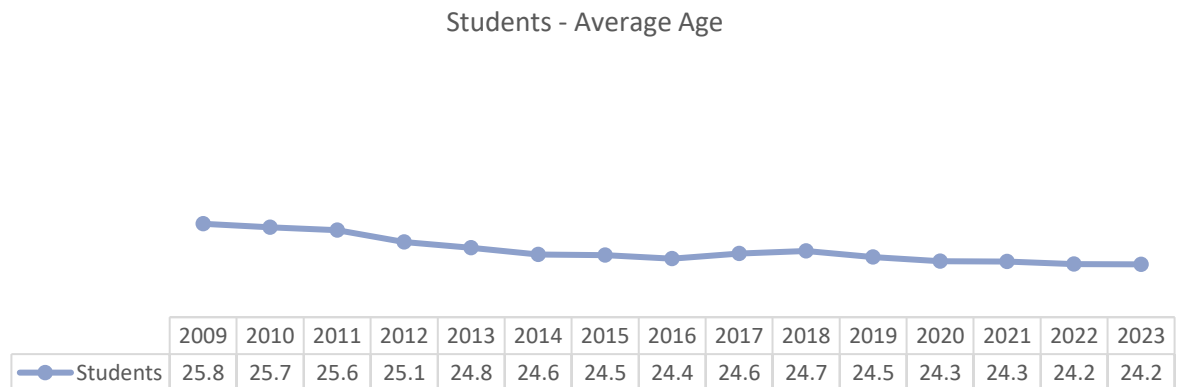

VC Student and Employee Demographics

IE compiled demographic data for VC students and employees between 2009 and 2023. Employee data was obtained from the CCCCO Data on Demand system, and represents a snapshot taken on September 30 of each year. This data excludes provisional employees, employees on leave/sabbatical, and any employee with an assignment that began after September 30.

VC Student Demographics

VC Employee Demographics

All Employees

All Employees

All Employees - Average Age

Faculty Demographics

Faculty

Faculty