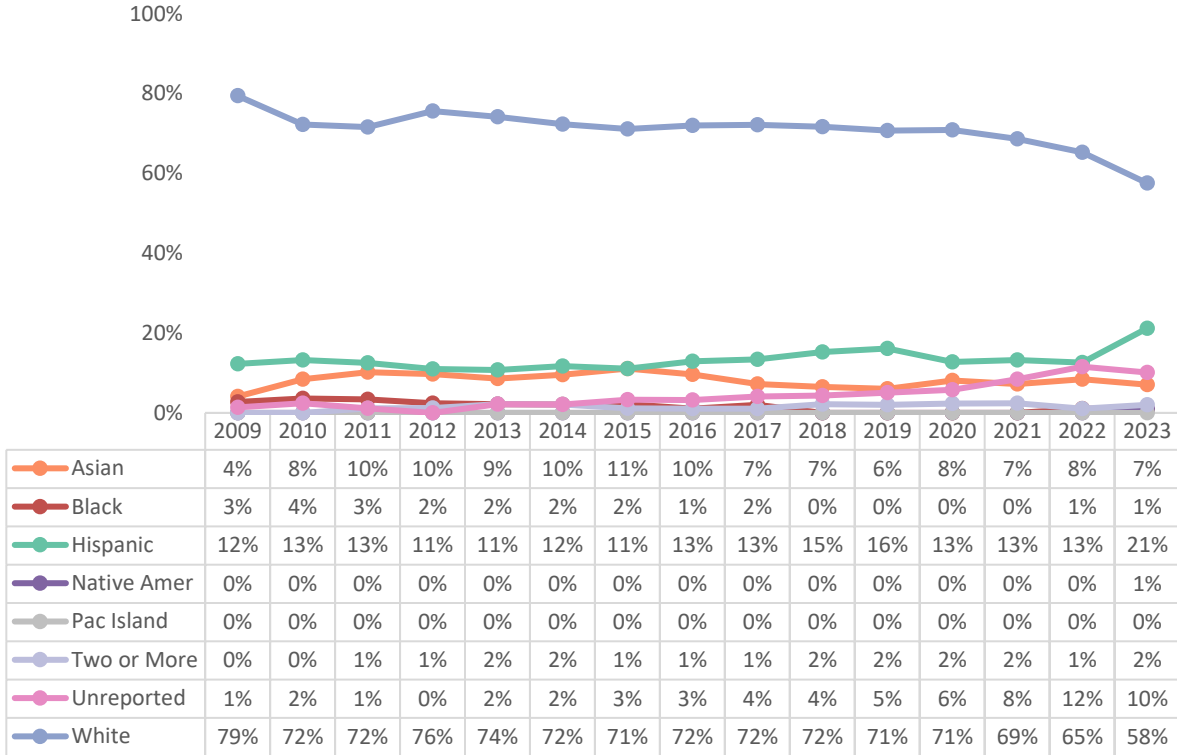

VC Student and Employee Demographics

IE compiled demographic data for VC students and employees between 2009 and 2023. Employee data was obtained from the CCCCO Data on Demand system, and represents a snapshot taken on September 30 of each year. This data excludes provisional employees, employees on leave/sabbatical, and any employee with an assignment that began after September 30.

VC Student Demographics

VC Employee Demographics

All Employees

All Employees

All Employees - Average Age

Faculty Demographics

Faculty

Faculty

Faculty - Average Age

Full-Time Instructional Faculty Demographics

Full-Time Instructional Faculty

Full-Time Instructional Faculty

Full-Time Instructional Faculty - Average Age

Part-Time Instructional Faculty Demographics