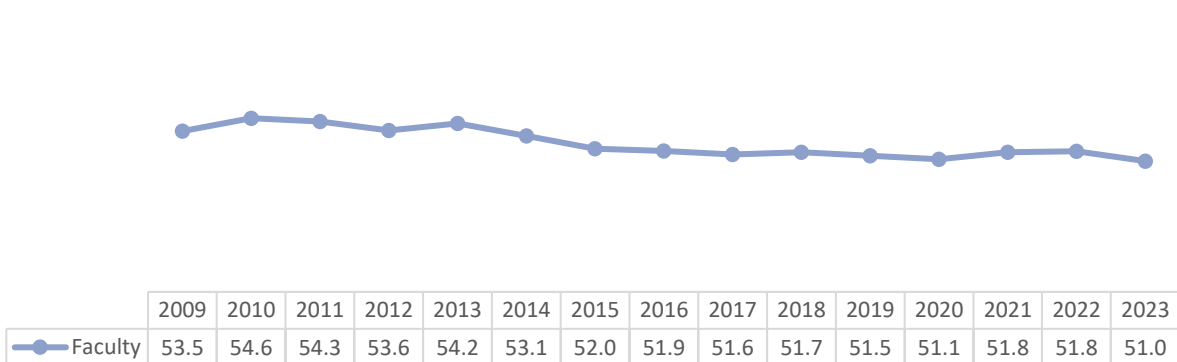

VC Student and Employee Demographics

IE compiled demographic data for VC students and employees between 2009 and 2023. Employee data was obtained from the CCCCO Data on Demand system, and represents a snapshot taken on September 30 of each year. This data excludes provisional employees, employees on leave/sabbatical, and any employee with an assignment that began after September 30.

VC Student Demographics

VC Employee Demographics

All Employees

All Employees

All Employees - Average Age

Faculty Demographics

Faculty

Faculty

Faculty - Average Age

Full-Time Instructional Faculty Demographics

Full-Time Instructional Faculty

Full-Time Instructional Faculty

Full-Time Instructional Faculty - Average Age

Part-Time Instructional Faculty Demographics