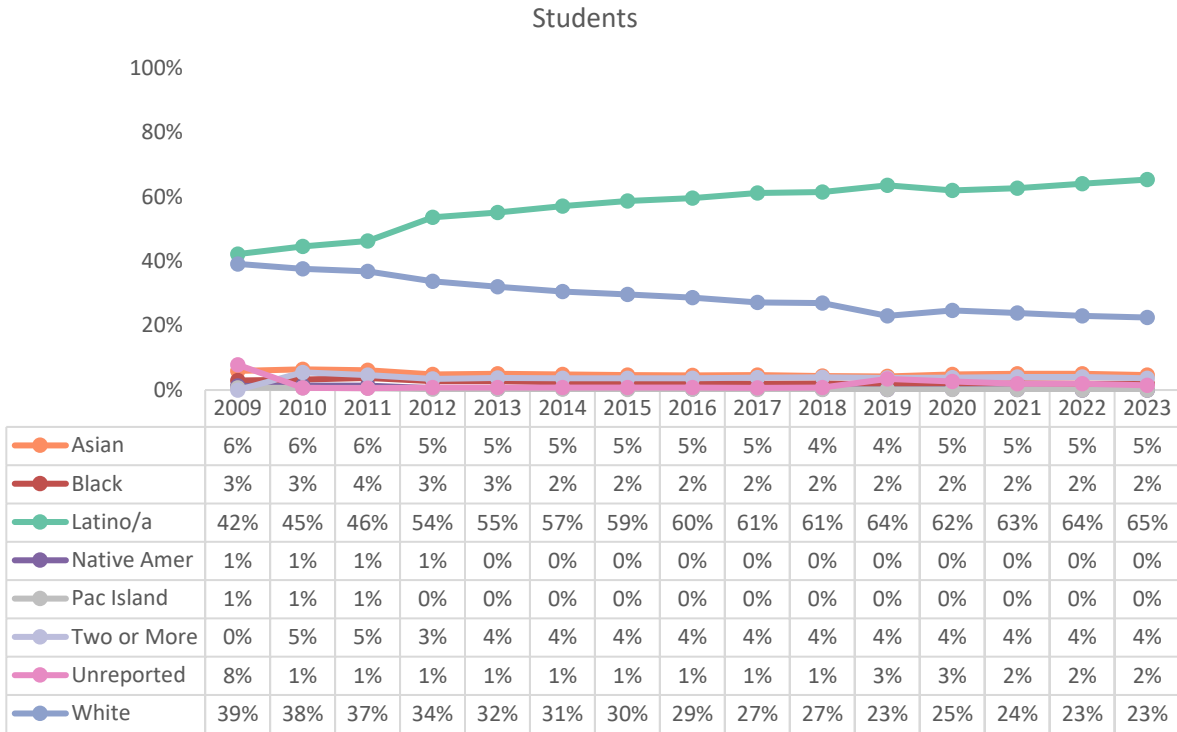

VC Student and Employee Demographics

IE compiled demographic data for VC students and employees between 2009 and 2023. Employee data was obtained from the CCCCO Data on Demand system, and represents a snapshot taken on September 30 of each year. This data excludes provisional employees, employees on leave/sabbatical, and any employee with an assignment that began after September 30.

VC Student Demographics

VC Employee Demographics

All Employees

All Employees

All Employees - Average Age

Faculty Demographics

Faculty

Faculty