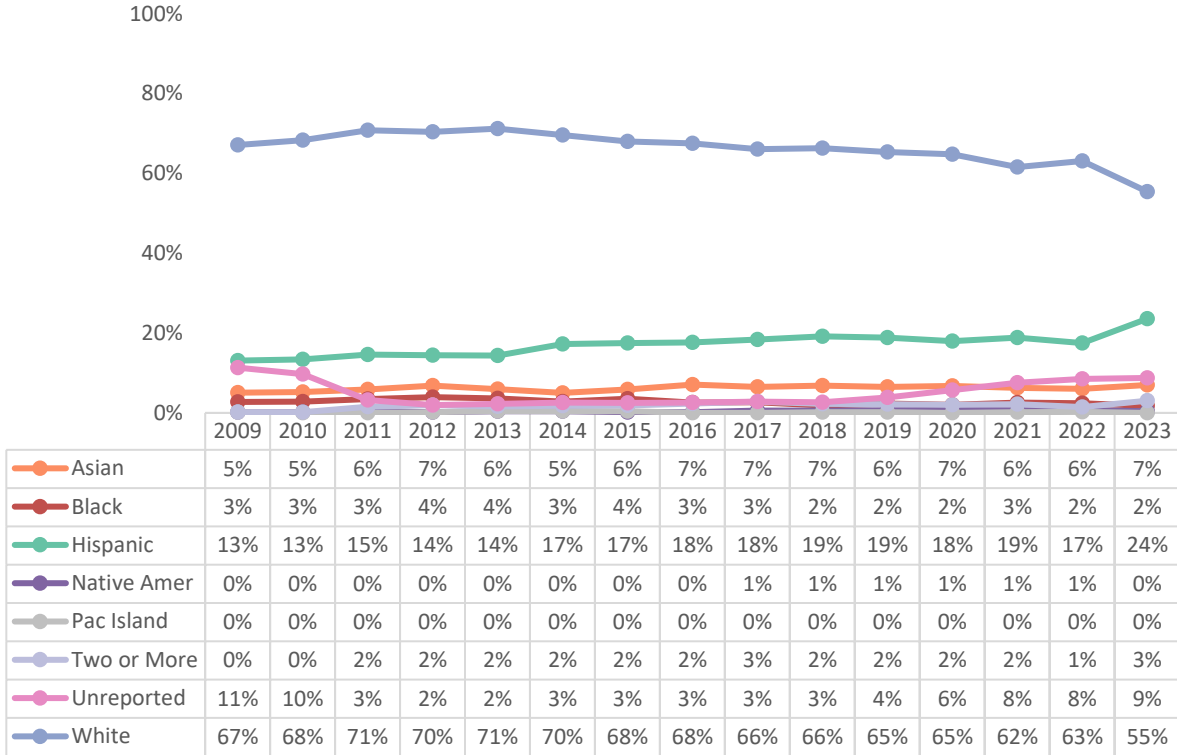

VC Student and Employee Demographics

IE compiled demographic data for VC students and employees between 2009 and 2023. Employee data was obtained from the CCCCO Data on Demand system, and represents a snapshot taken on September 30 of each year. This data excludes provisional employees, employees on leave/sabbatical, and any employee with an assignment that began after September 30.

VC Student Demographics

VC Employee Demographics

All Employees

All Employees

All Employees - Average Age

Faculty Demographics

Faculty

Faculty

Faculty - Average Age

Full-Time Instructional Faculty Demographics

Full-Time Instructional Faculty

Full-Time Instructional Faculty

Full-Time Instructional Faculty - Average Age

Part-Time Instructional Faculty Demographics