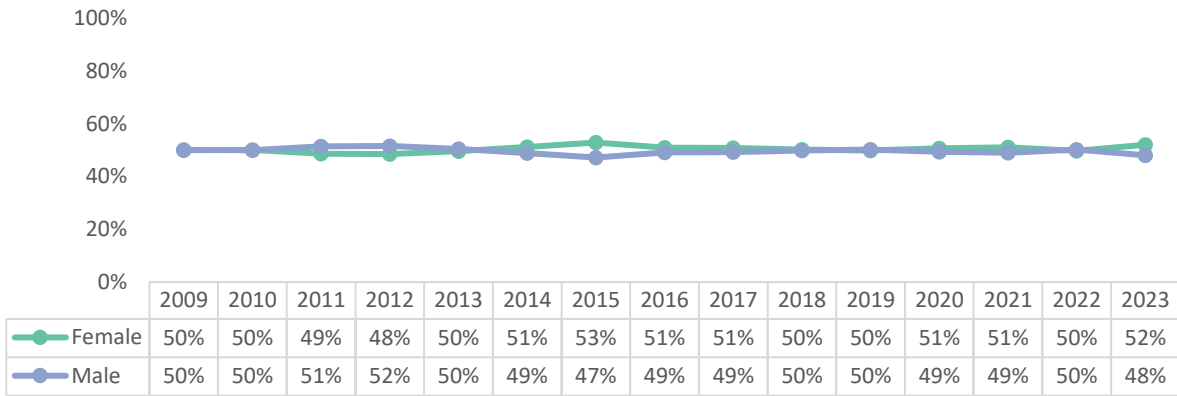

VC Student and Employee Demographics

IE compiled demographic data for VC students and employees between 2009 and 2023. Employee data was obtained from the CCCCO Data on Demand system, and represents a snapshot taken on September 30 of each year. This data excludes provisional employees, employees on leave/sabbatical, and any employee with an assignment that began after September 30.

VC Student Demographics

VC Employee Demographics

All Employees

All Employees

All Employees - Average Age

Faculty Demographics

Faculty

Faculty

Faculty - Average Age

Full-Time Instructional Faculty Demographics

Full-Time Instructional Faculty

Full-Time Instructional Faculty

Full-Time Instructional Faculty - Average Age

Part-Time Instructional Faculty Demographics