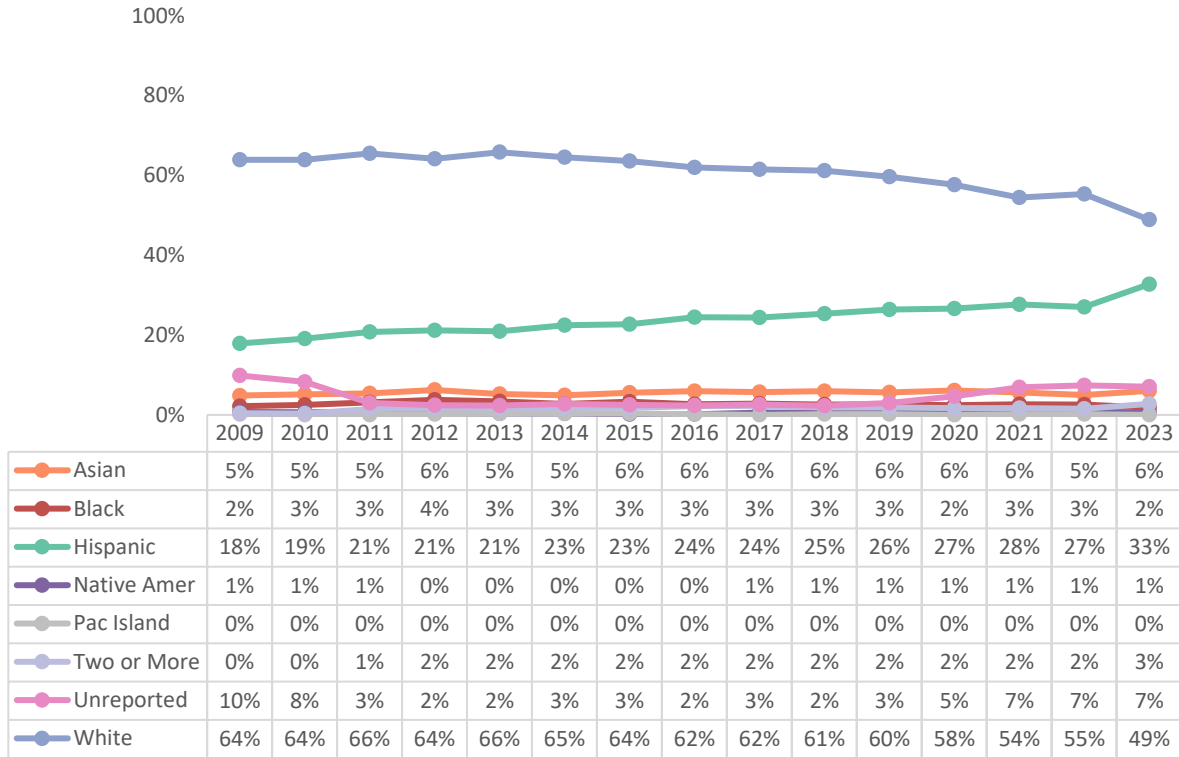

VC Student and Employee Demographics

IE compiled demographic data for VC students and employees between 2009 and 2023. Employee data was obtained from the CCCCO Data on Demand system, and represents a snapshot taken on September 30 of each year. This data excludes provisional employees, employees on leave/sabbatical, and any employee with an assignment that began after September 30.

VC Student Demographics

VC Employee Demographics

All Employees

All Employees

All Employees - Average Age

Faculty Demographics

Faculty

Faculty